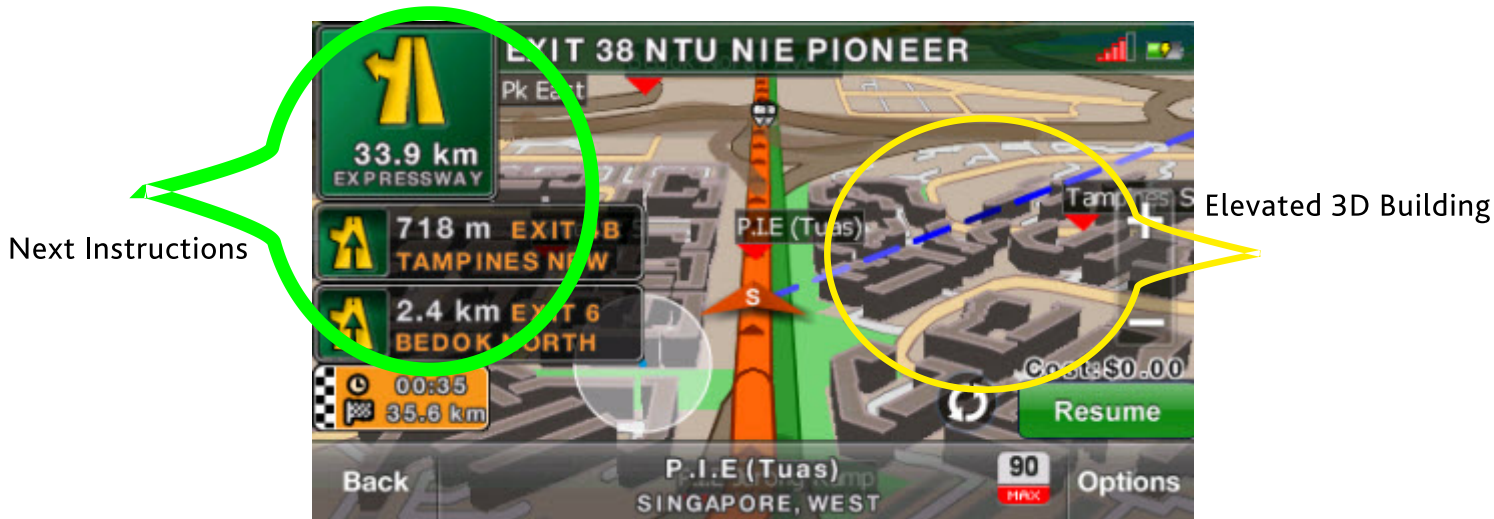

Cruise with World's Leading GPS Brand & get your direction right!