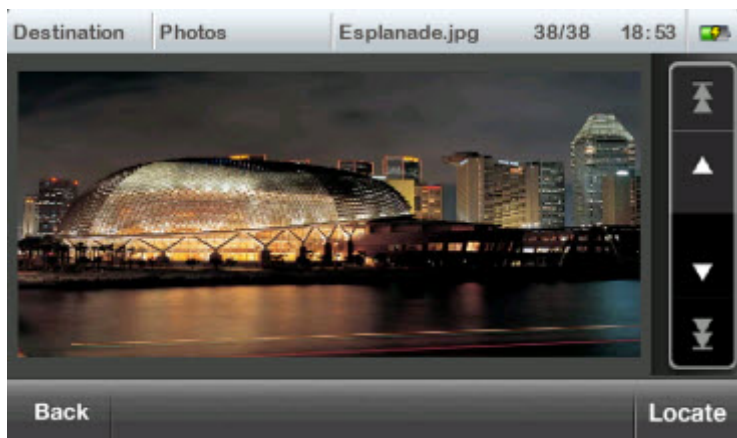

 **Cruise with World's Leading GPS Brand & get your direction right!**

Full Screen Junction View

Photo Navigation

TRUBEARING

Sole Distributor, Showroom & Service Centre
Trubearing Pte Ltd
3 Kallang Sector #02-03/04 Singapore 349278
email: service@trubearing.com.sg
Telephone: 6746 3513