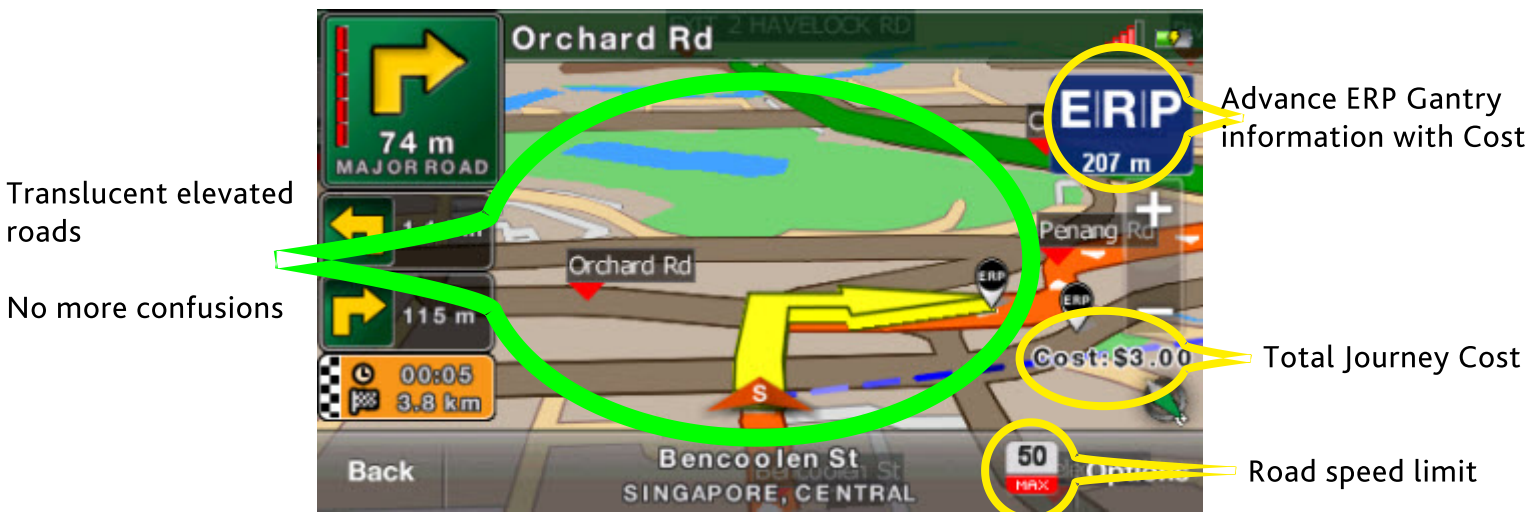

Cruise with World's Leading GPS Brand & get your direction right!